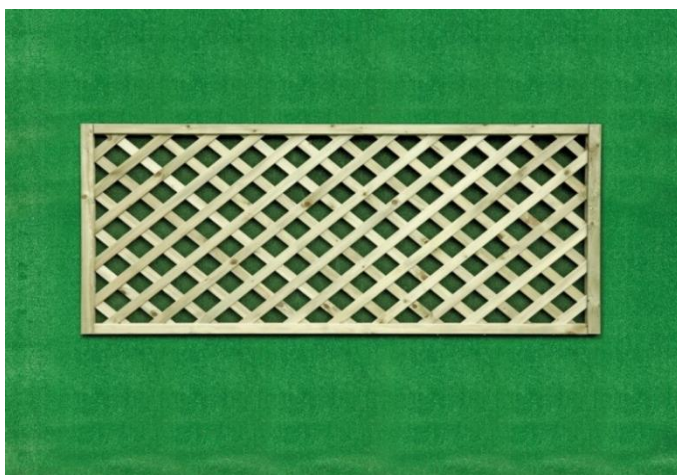

Arched Top Lattice

ALT 180 1.8 x 1.8

Horizontal Lattice Top

HLT 180 1.8 x 1.8

HLT 150 1.8 x 1.5

HLT 120 1.8 x 1.2

V Arched

VA 180 1.8 x 1.8

Superior Double Slatted Panel

SDS 180 1.8 x 1.8

Superior Double Slatted Panel in Grey

SDS180AG 1.8 x 1.8

Square Horizontal Panel in Black

SH180B 1.8 x 1.8

Premium Woven

PW 180 1.8 x 1.8

PW 120 1.8 x 1.2

Omega Lattice Trellis

OL 180 1.8 x 1.8

Privacy Trellis

PL 7	1.83 x 300
PL 8	1.83 x 450
PL 9	1.83 x 600
PL 10	1.83 x 900
PL 11	1.83 x 1.2
PL 13	1.83 x 1.83

Heavy Diamond Lattice

HDL 7	1.8 x 300
HDL 9	1.8 x 600
HDL 10	1.8 x 900
HDL 11	1.8 x 1.2
HDL 13	1.8 x 1.8