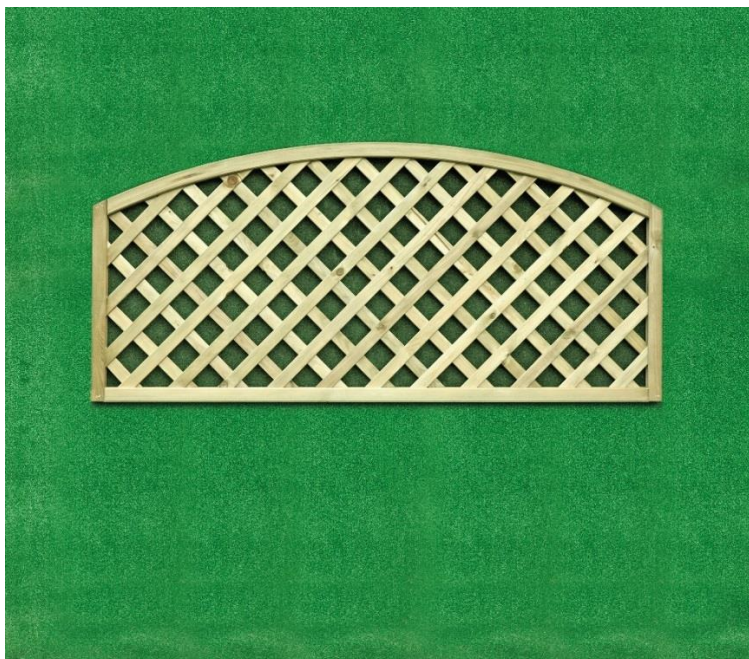

PW 120 1.8 x 1.2

Omega Lattice Trellis

OL 180 1.8 x 1.8

Privacy Trellis

PL 7	1.83 x 300
PL 8	1.83 x 450
PL 9	1.83 x 600
PL 10	1.83 x 900
PL 11	1.83 x 1.2
PL 13	1.83 x 1.83

Heavy Diamond Lattice

HDL 7	1.8 x 300
HDL 9	1.8 x 600
HDL 10	1.8 x 900
HDL 11	1.8 x 1.2
HDL 13	1.8 x 1.8

Omega Wing

OW 160 1600mm x 900mm

Convex Diamond Lattice

DT 20 Corner Element 450 x 450

Convex Diamond Lattice

HDL 1 1.8 x 300 Convex

HDL 3 1.8 x 450 Convex

HDL 5 1.8 x 600 Convex

Gates

Arched Lattice Top

ALTG 180 1800 x 900

Omega Top Arch

OTA 1

Planed & Ribbed Pine Posts – 4 Way rounded top

P100 – 2.4 100 x 100mm x 2.4 PAR to finish 90mm x 90mm

Planed & Ribbed Pine H Post